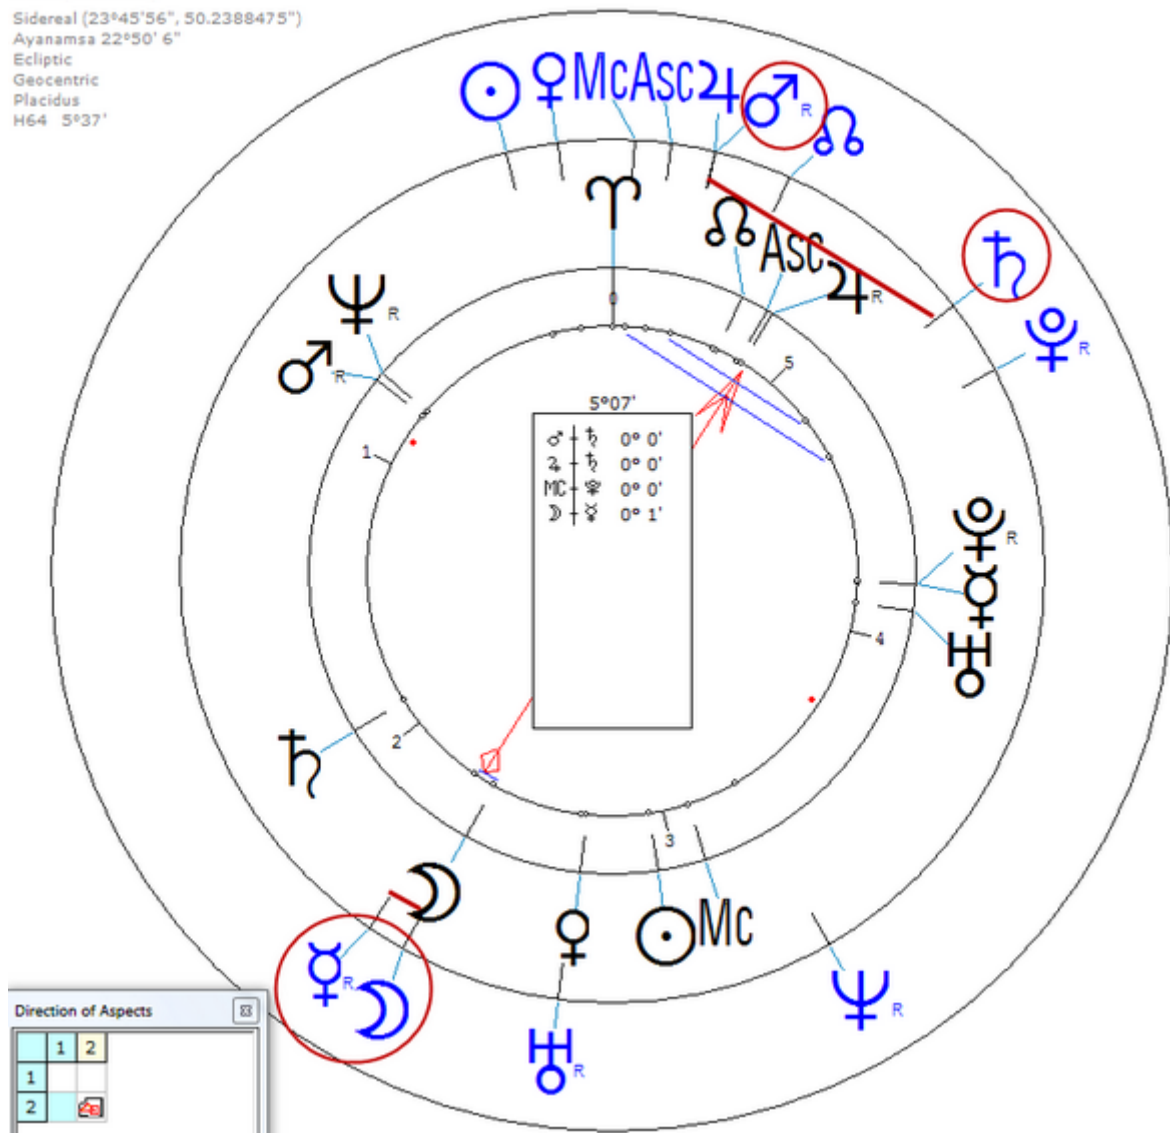

Kohl, Hannelore

7 March 1933 at 11:15 (= 11:15 AM)Berlin-Schöneberg, Germany,
52n28, 13e22

Wife of former German Chancellor Helmut Kohl.

<https://www.astro.com/astro-databank/Kohl,_Hannelore>

Death by Suicide 5 July 2001 in Ludwigshafen

Lunar Return (Harmonic 64)

Lunar $\♂/\text{♁}$ = Lunar $\text{☾}/\text{♀}$

Lunar $\text{♁} = \text{♁}_n$

Lunar ♁ (overdose of sleeping pills) = $\text{♀}_n/\text{♁}_n$

Kohl, Hannelore

7 March 1933 Tue 11:15 (GMT+1) 52n29 13e21
Berlin, Germany

Sidereal (23°45'56", 50.2388475")
Ayanamsa 22°50' 6"
Ecliptic
Geocentric
Placidus
H64 5°37'